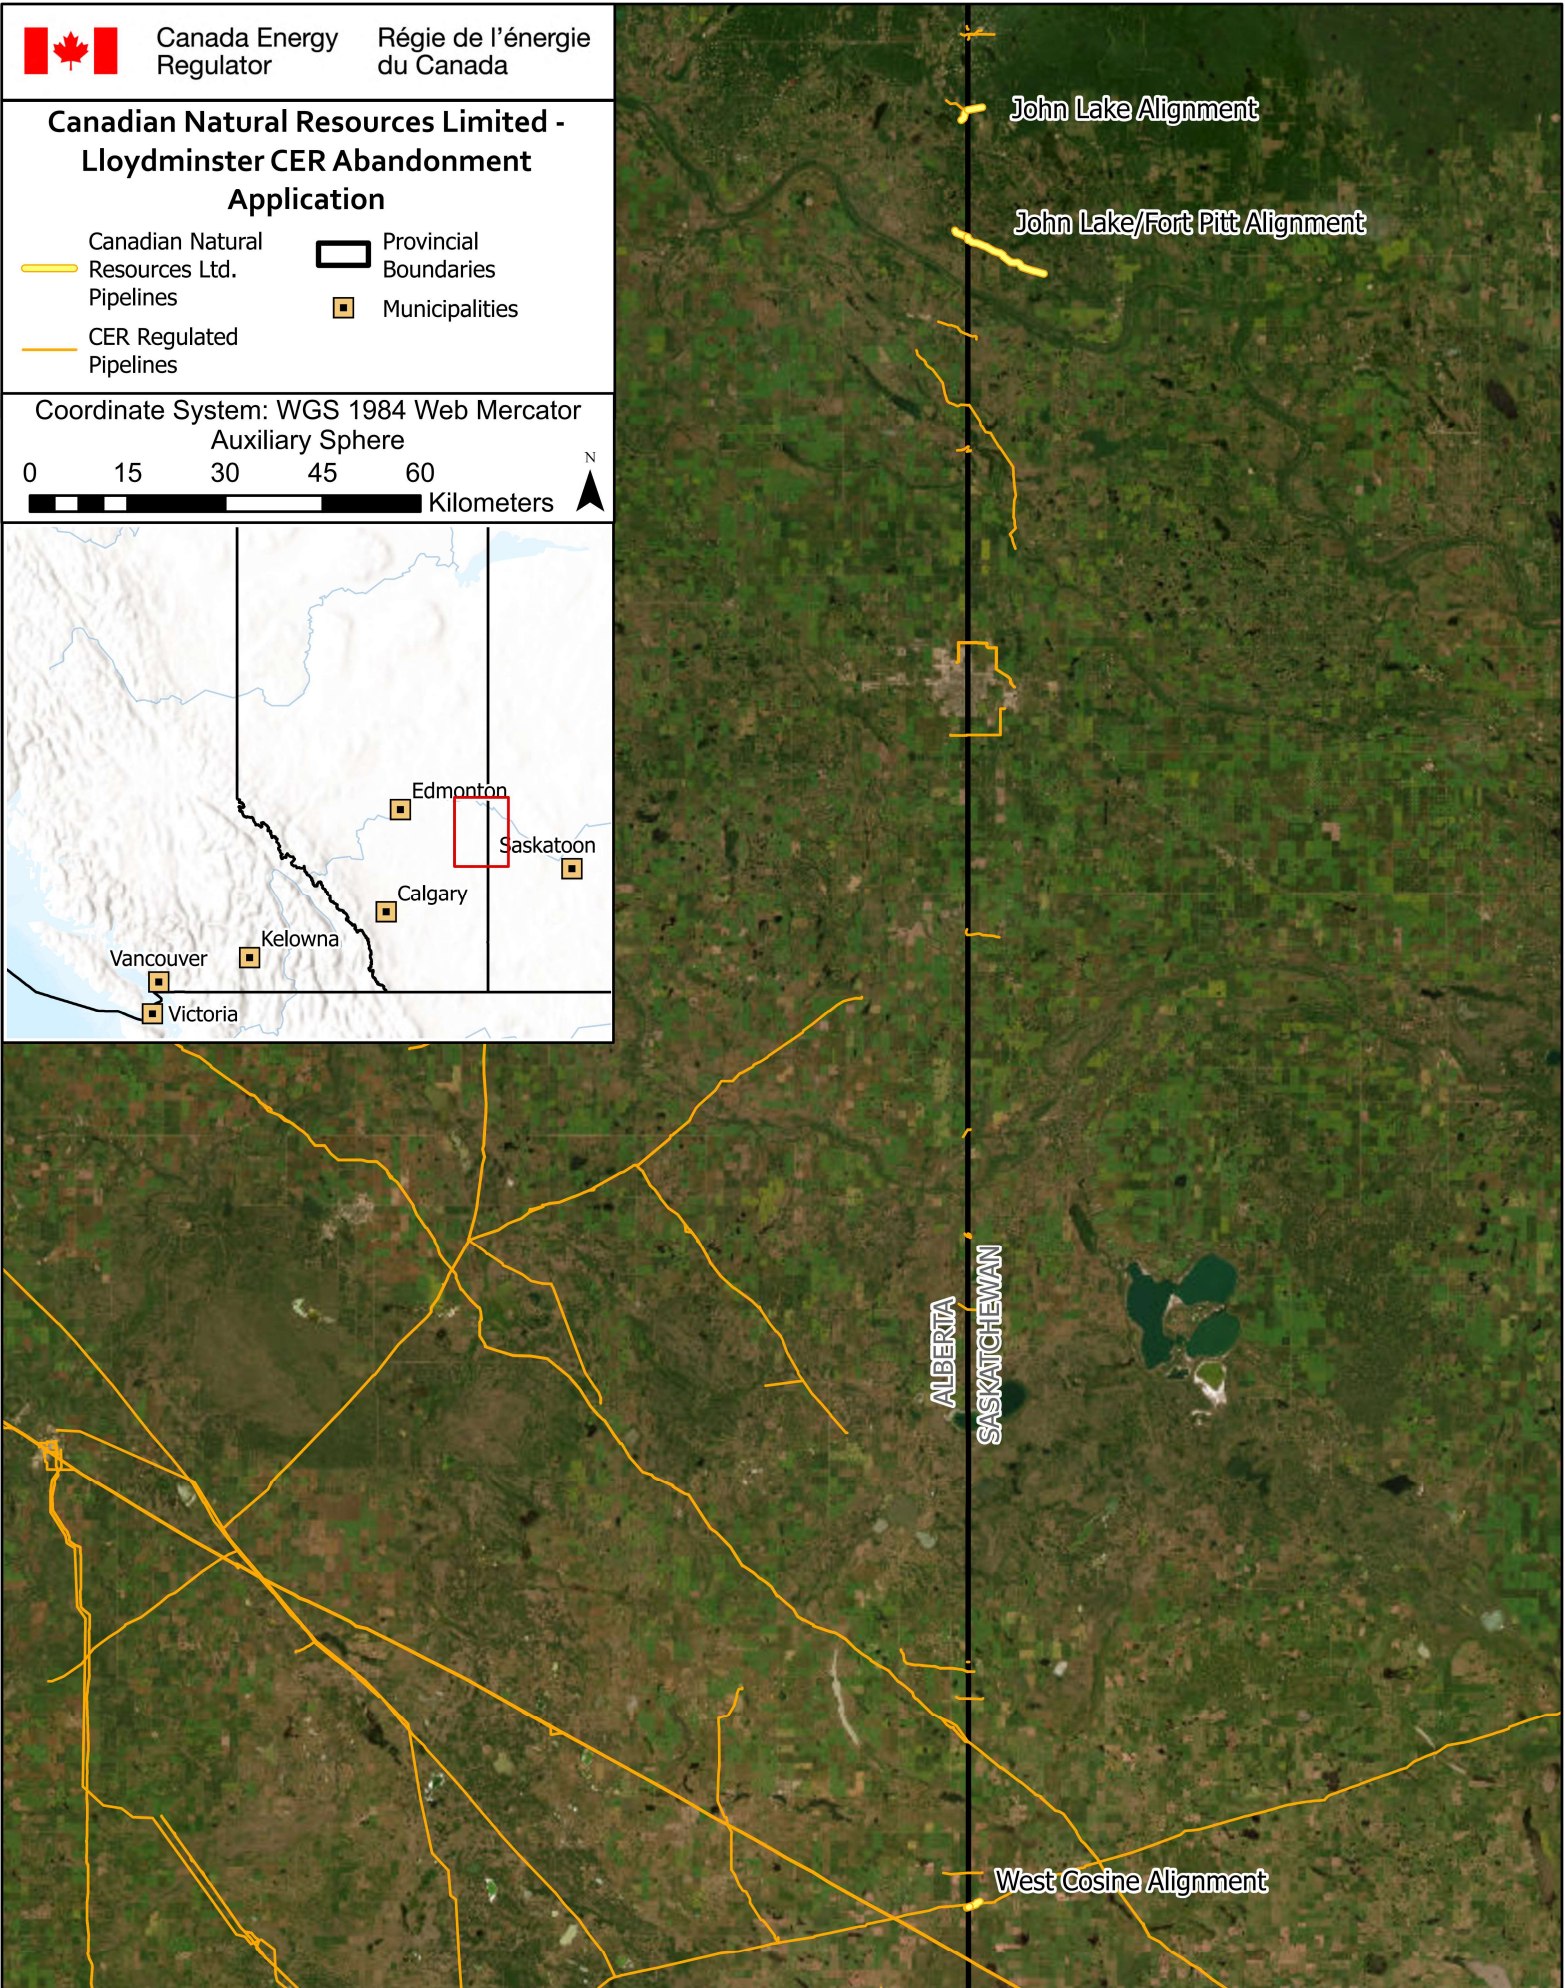

Canada Energy  
Regulator

Régie de l'énergie  
du Canada

### Canadian Natural Resources Limited - Lloydminster CER Abandonment Application

-  Canadian Natural Resources Ltd. Pipelines
-  CER Regulated Pipelines
-  Provincial Boundaries
-  Municipalities

Coordinate System: WGS 1984 Web Mercator  
Auxiliary Sphere

This map is a graphical representation intended for general informational purposes only. The CER provides no assurances for the accuracy or completeness of datasets used in this maps creation, and accepts no liability for usage of this map. Map produced by the CER, November, 2025, Last updated on Nov 27